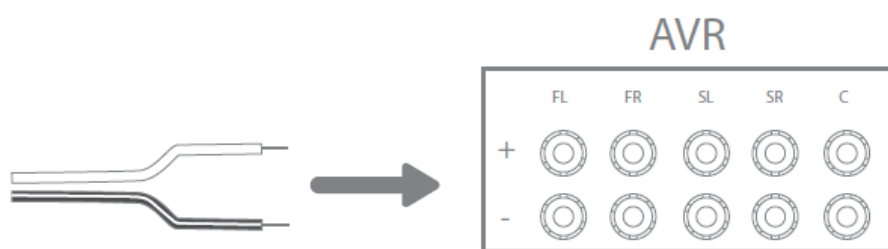

(۱)

(۲)

(۳)

(۴)

(۵)

سیم با نوار سفید ترمینال "-" است

(۶)

- Frequency response: 38Hz – 20kHz
- Maximum SPL: 109dB @ 1m
- Power output (sub): 100W
- Satellites
- Impedance: 4Ω
- Recommended power: 10 - 60W
- Subwoofer
- Low frequency transducer: 8" (200mm) cone
- Amplifier power: 100 watts RMS
- Enclosure type: Bass Reflex