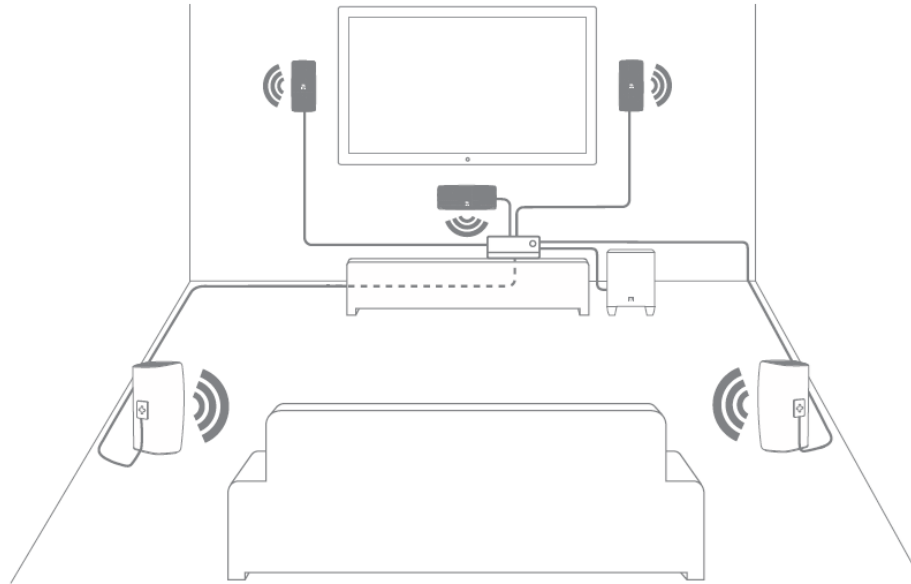

(۱)

(۲)

(۳)

(۴)

(۵)

سیم با نوار سفید ترمینال "-" است

(۶)

- Frequency response: 38Hz – 20kHz
- Maximum SPL: 109dB @ 1m
- Power output (sub): 100W
- Satellites
- Impedance: 4Ω
- Recommended power: 10 - 60W
- Subwoofer
- Low frequency transducer: 8" (200mm) cone
- Amplifier power: 100 watts RMS
- Enclosure type: Bass Reflex