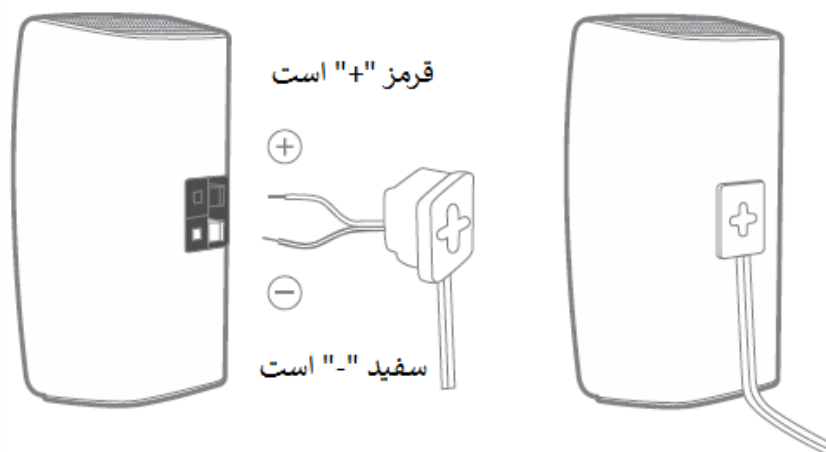

(۱)

(۲)

(۳)

(۴)

(۵)

سیم با نوار سفید ترمینال "-" است

(۶)

- Frequency response: 38Hz – 20kHz
- Maximum SPL: 109dB @ 1m
- Power output (sub): 100W
- Satellites
- Impedance: 4Ω
- Recommended power: 10 - 60W
- Subwoofer
- Low frequency transducer: 8" (200mm) cone
- Amplifier power: 100 watts RMS
- Enclosure type: Bass Reflex