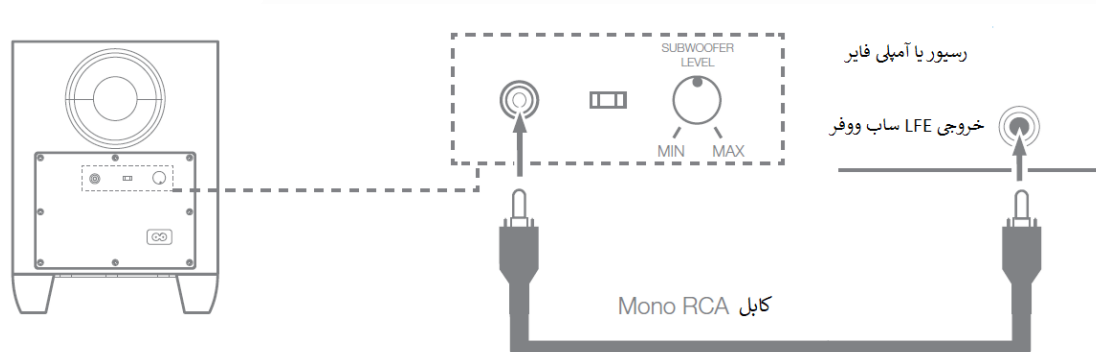

(۱)

(۲)

(۳)

(۴)

(۵)

سیم با نوار سفید ترمینال "-" است

(۶)

- Frequency response: 38Hz – 20kHz
- Maximum SPL: 109dB @ 1m
- Power output (sub): 100W
- Satellites
- Impedance: 4Ω
- Recommended power: 10 - 60W
- Subwoofer
- Low frequency transducer: 8" (200mm) cone
- Amplifier power: 100 watts RMS
- Enclosure type: Bass Reflex