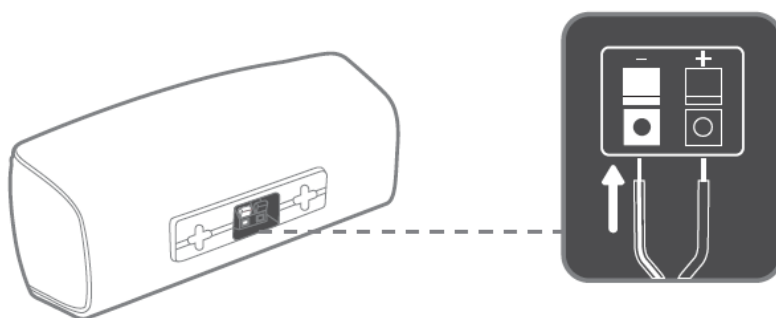

(۱)

(۲)

(۳)

(۴)

(۵)

سیم با نوار سفید ترمینال "-" است

(۶)

- Frequency response: 38Hz – 20kHz
- Maximum SPL: 109dB @ 1m
- Power output (sub): 100W
- Satellites
- Impedance: 4Ω
- Recommended power: 10 - 60W
- Subwoofer
- Low frequency transducer: 8" (200mm) cone
- Amplifier power: 100 watts RMS
- Enclosure type: Bass Reflex