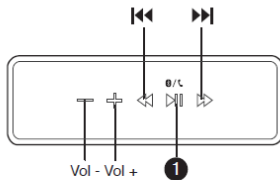

1 دکمه Multifunction
برای جفت شدن بلوتوث/
پخش موزیک/توقف موزیک/
اتصال مجدد به آخرین وسیله
بلوتوث دار متصل شده